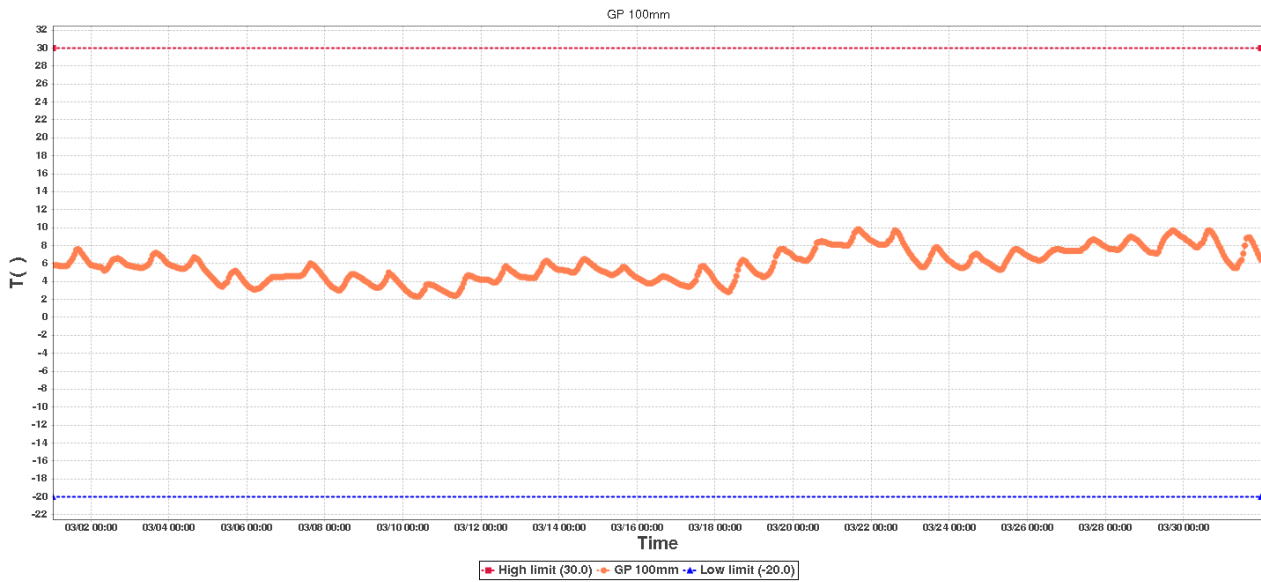

File Generated: 2019/04/04 02:05:43

RCW-600WiFi Data Log

Device Information

Device ID:	92173854970390518869	Device SUB-ID:	0
Device Name:	Ground Probe-1	Device Model:	RCW-600WiFi

Description:

Hours to monitor: 743.0

GP 100mmSummary

High limit:	30.0	Start Time:	2019/03/01 00:41:26(GMT+00:00)
Low limit:	-20.0	End Time:	2019/03/31 23:49:35(GMT+00:00)
Max:	9.8	Data Points:	740
Min:	2.3		
Average:	5.86		

GP 300mmSummary