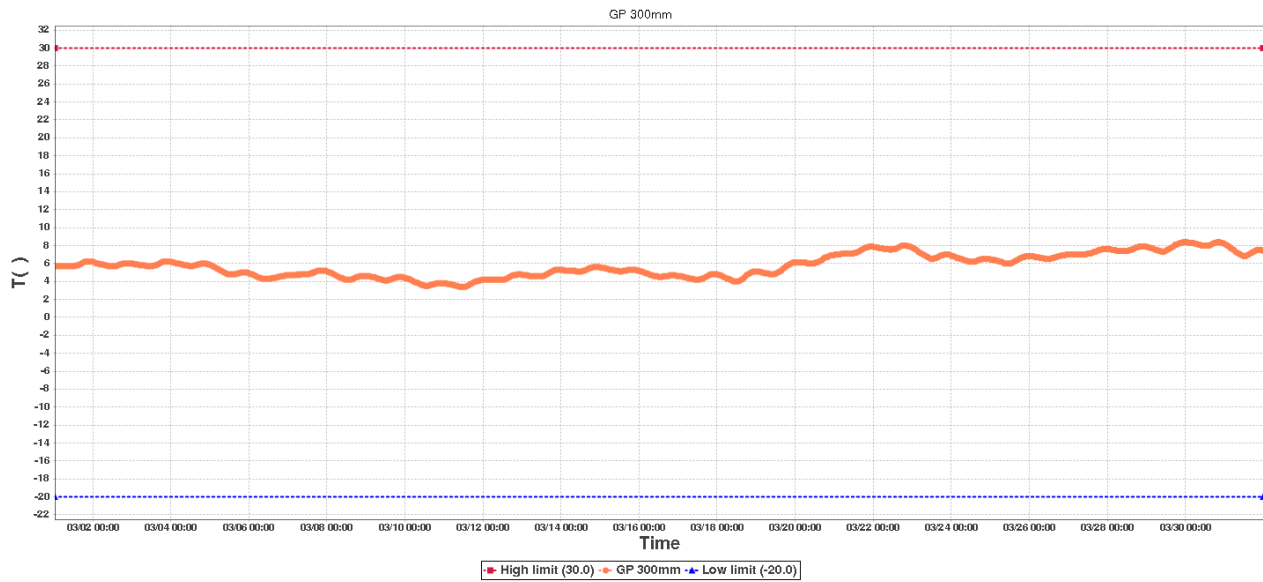

Data List

Logging Time	GP 100mm	GP 300mm
	T( )	T( )
2019/03/31 23:49:35(GMT+00:00)	6.4	7.4
2019/03/31 22:49:39(GMT+00:00)	6.7	7.5
2019/03/31 21:49:45(GMT+00:00)	7.1	7.5
2019/03/31 20:49:51(GMT+00:00)	7.5	7.5
2019/03/31 19:49:56(GMT+00:00)	7.9	7.5
2019/03/31 18:50:02(GMT+00:00)	8.3	7.4
2019/03/31 17:50:06(GMT+00:00)	8.6	7.3
2019/03/31 16:50:11(GMT+00:00)	8.9	7.2
2019/03/31 15:50:17(GMT+00:00)	8.9	7.1
2019/03/31 14:50:22(GMT+00:00)	8.8	7.0
2019/03/31 13:50:28(GMT+00:00)	8.0	6.9
2019/03/31 12:50:33(GMT+00:00)	7.1	6.8
2019/03/31 11:50:39(GMT+00:00)	6.4	6.8
2019/03/31 10:50:45(GMT+00:00)	6.2	6.9
2019/03/31 09:50:50(GMT+00:00)	5.9	7.0
2019/03/31 08:50:56(GMT+00:00)	5.5	7.1
2019/03/31 07:51:00(GMT+00:00)	5.5	7.2
2019/03/31 06:51:05(GMT+00:00)	5.5	7.3
2019/03/31 05:51:11(GMT+00:00)	5.7	7.5
2019/03/31 04:51:17(GMT+00:00)	5.9	7.6
2019/03/31 03:50:43(GMT+00:00)	6.1	7.7
2019/03/31 02:50:49(GMT+00:00)	6.3	7.9
2019/03/31 01:50:54(GMT+00:00)	6.6	8.0
2019/03/31 00:51:00(GMT+00:00)	6.9	8.1
2019/03/30 23:51:04(GMT+00:00)	7.3	8.2
2019/03/30 22:50:06(GMT+00:00)	7.7	8.3
2019/03/30 21:50:09(GMT+00:00)	8.0	8.3
2019/03/30 20:50:03(GMT+00:00)	8.4	8.4
2019/03/30 19:50:07(GMT+00:00)	8.8	8.4
2019/03/30 18:50:00(GMT+00:00)	9.1	8.3
2019/03/30 17:50:03(GMT+00:00)	9.4	8.3
2019/03/30 16:50:03(GMT+00:00)	9.6	8.2
2019/03/30 15:49:58(GMT+00:00)	9.7	8.1
2019/03/30 14:49:56(GMT+00:00)	9.6	8.0
2019/03/30 13:49:58(GMT+00:00)	9.2	8.0
2019/03/30 12:49:56(GMT+00:00)	8.7	8.0